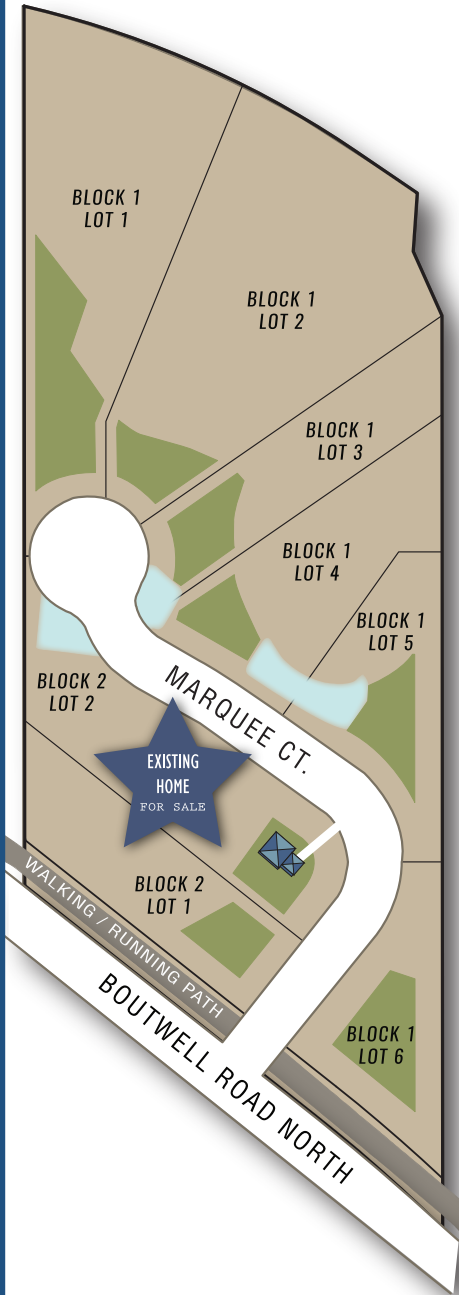

T H E *Preserve*
of STILLWATER

Lot Pricing & Availability*

BLOCK 1

LOT 1	1.31 ACRE	\$199,000
LOT 2	1.53 ACRE	\$199,000
LOT 3	.57 ACRE	\$179,000
LOT 4	.70 ACRE	\$189,000
LOT 5	.55 ACRE	\$149,000
LOT 6	.50 ACRE	\$149,000

BLOCK 2

LOT 1	.58 ACRE	\$139,000
LOT 2	.81 ACRE	\$659,900 { REMODELED HOME FOR SALE }

*Lot pricing & availability are subject to change at any time.

Offered by

TRIBELLA PROPERTIES-MN, LLC.

612-812-7909 | 715-386-7774 | tribellaproperties@gmail.com